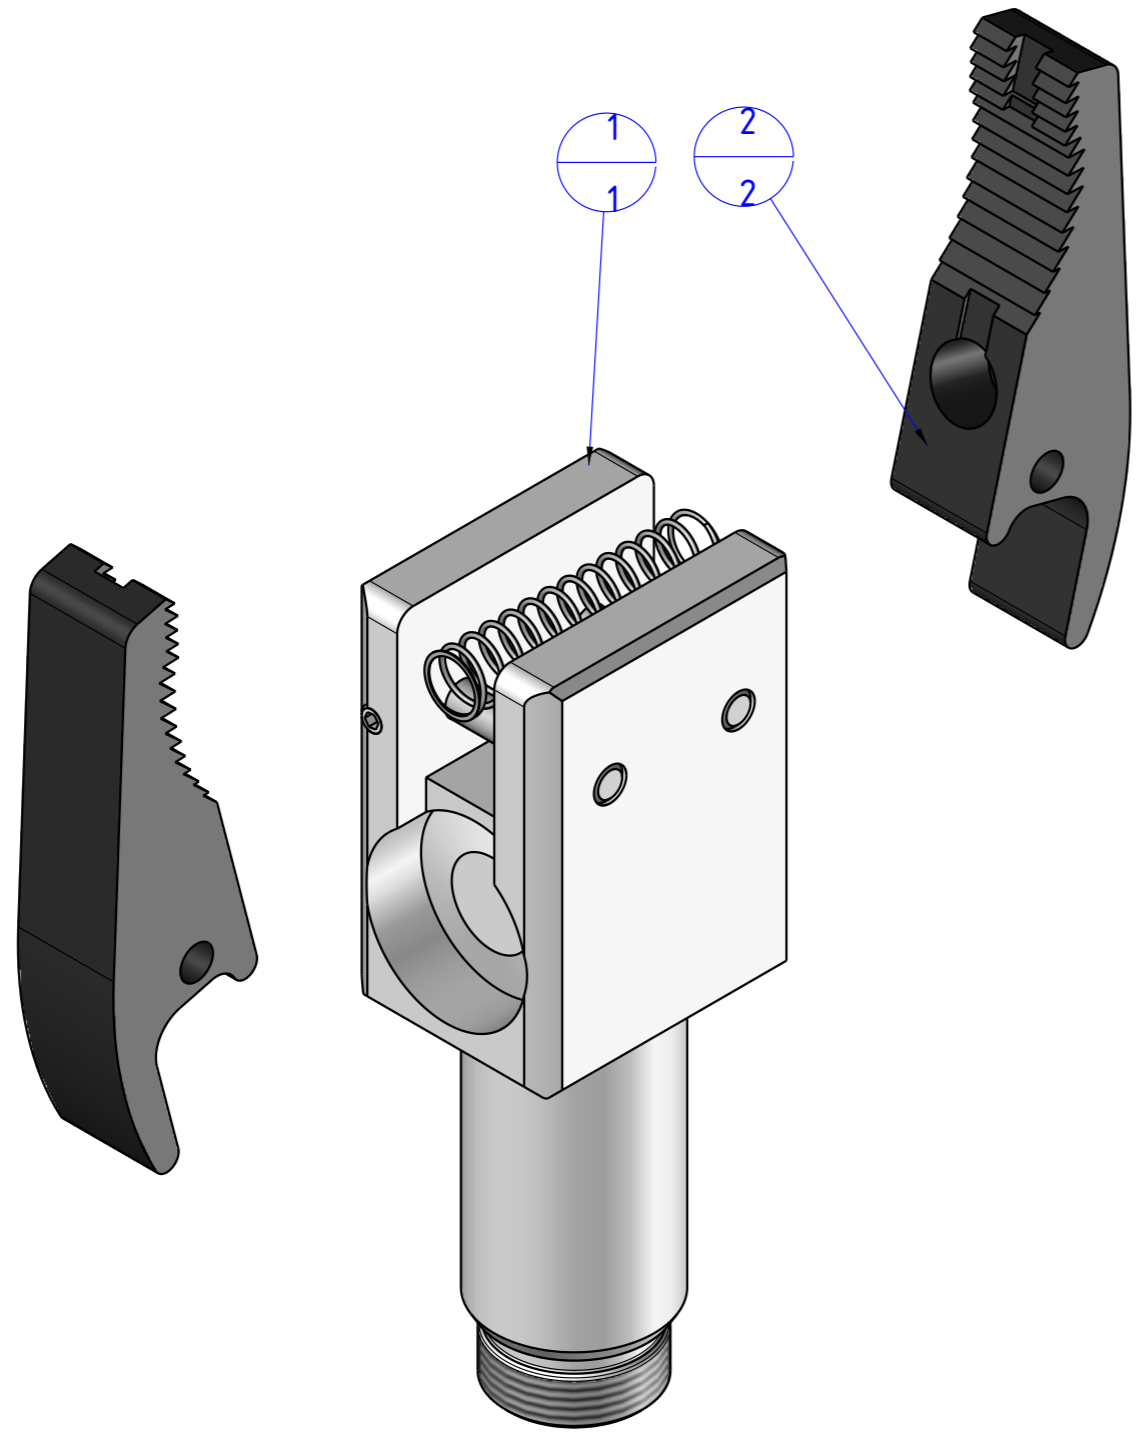

THE PROPERTY OF THE DRAWING IS ESTABLISHED BY LAW. IT IS FORBIDDEN TO PRODUCE OR SHOW IT TO THIRD PART. WITHOUT A WRITTEN AGREEMENT.

Item	Name	Q.ty
1	CA.GRZ.20.BODY	1
2	GRZ.20.E	2

Format A3
UNI 936-76

 FPS FPSERVICES AUTOMATION			DESIGNED FROM FPS Automation	REVIEW A
GENERAL TOLERANCE UNI - ISO 2768 CLASSE f	DESCRIPTION CA.GRZ.20.E	DATE 04/03/2021	WEIGHT 0,117kg	CODE CA.GRZ.20.E