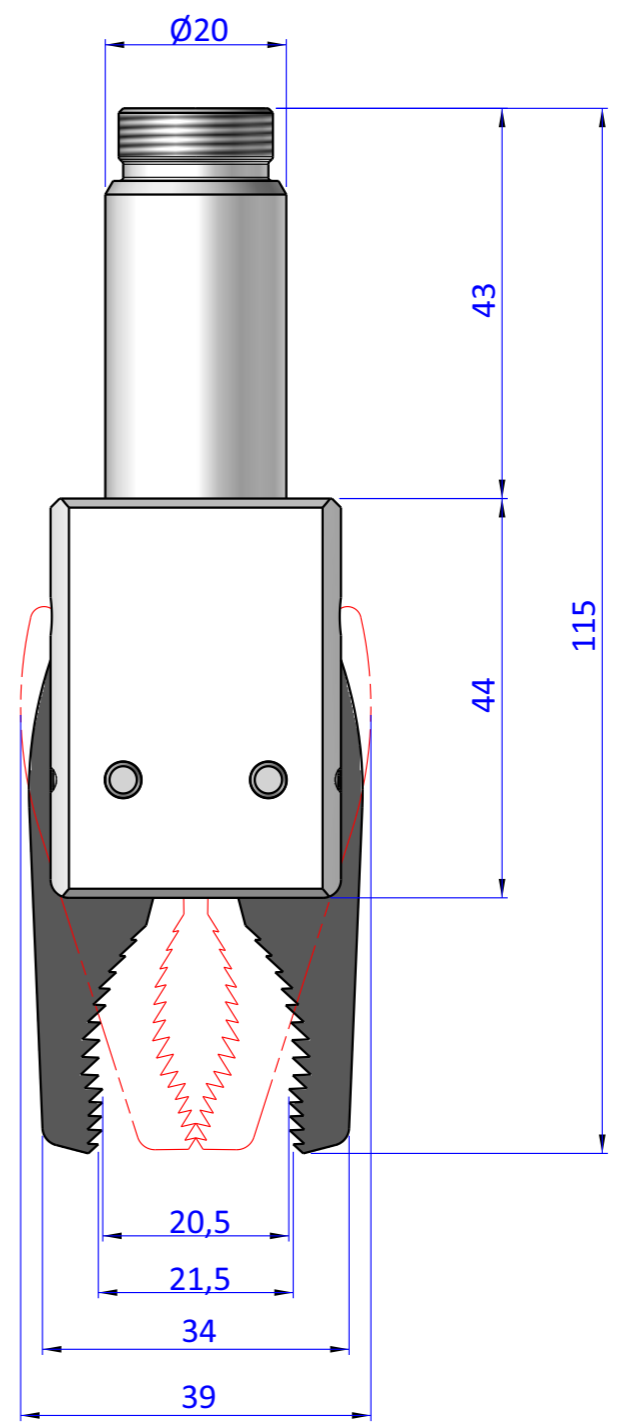

THE PROPERTY OF THE DRAWING IS ESTABLISHED BY LAW. IT IS FORBIDDEN TO PRODUCE OR SHOW IT TO THIRD PART. WITHOUT A WRITTEN AGREEMENT.

Item	Name	Q.ty
1	CA.GRZ.20.BODY	1
2	GRZ.20.E	2

Format A3
UNI 936-76

 FPS FPSERVICES AUTOMATION			DESIGNED FROM FPS Automation	REVIEW A
GENERAL TOLERANCE UNI - ISO 2768 CLASSE f	DESCRIPTION CA.GRZ.20.E	DATE 04/03/2021	WEIGHT 0,117kg	CODE CA.GRZ.20.E