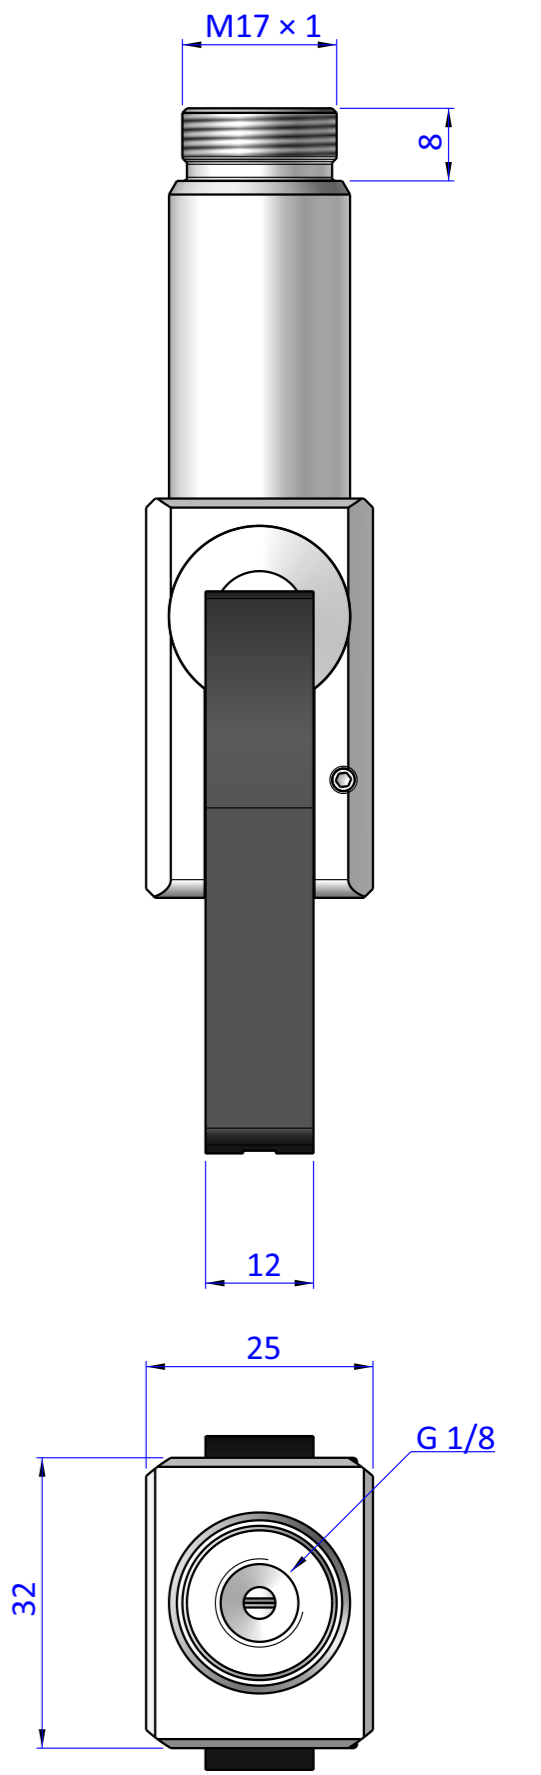

THE PROPERTY OF THE DRAWING IS ESTABLISHED BY LAW. IT IS FORBIDDEN TO PRODUCE OR SHOW IT TO THIRD PART. WITHOUT A WRITTEN AGREEMENT.

Item	Name	Q.ty
1	CA.GRZ.20.BODY	1
2	GRZ.20.E	2

Format A3
UNI 936-76

 FPS FPSERVICES AUTOMATION			DESIGNED FROM FPS Automation	REVIEW A
GENERAL TOLERANCE UNI - ISO 2768 CLASSE f	DESCRIPTION CA.GRZ.20.E	DATE 04/03/2021	WEIGHT 0,117kg	CODE CA.GRZ.20.E